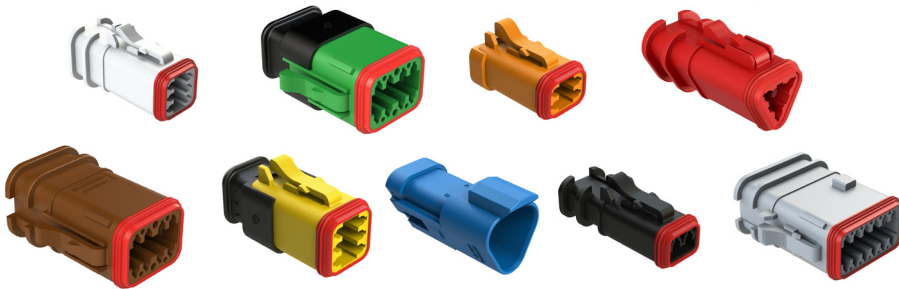

A Series™

Pick Your Color

Our A Series™ Family of heavy duty, multi-pin, thermoplastic, rectangular connectors encompass a wide range of products, serving a variety of industries, and **come in a variety of color modifications, as well as custom options, for your specific needs.**

Colors are often used to help differentiate between keying options, but **we also offer color modifications across a large number of our A Series™ product lines for your specific project needs.**

Available color modifications: